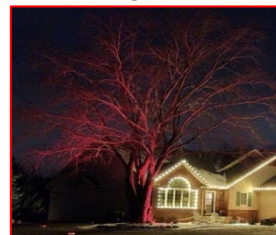

Christmas Lighting Menu

1408 West County Road C
Roseville MN 55113
651-633-4510 • lighting@albrechtcompany.com
www.albrechtcompany.com

- ☐ **Strand Lights** $1.27/foot
  - ☐ White
  - ☐ Color
- ☐ **Trunk Wrap** $1.58/foot
- ☐ **Canopy Wrap** $1.11/foot
- ☐ **Living Christmas Tree** $1.11/foot
  - ☐ With Star $250.00/each
- ☐ **Up lights**
  - ☐ House and Tree Fixture $48.00/each
  - ☐ Color Filter per Fixture $9.00/each
- ☐ **House Garnishes**
  - ☐ Wreath with Lights $250.00/each
  - ☐ Star of Lights $250.00/each

Up Lights

Pricing based on a two year contract, paid in two installments

By signing this agreement, you authorize Albrecht Company to install or attach items to your home. Please note that Albrecht Company is not liable for any damages resulting from pre-existing conditions, such as aging or improperly installed housing materials.

Printed Name _____

Date _____

Signature _____