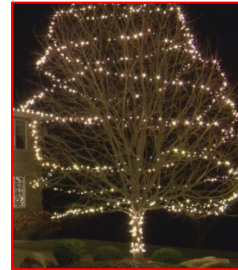

Canopy Wrap